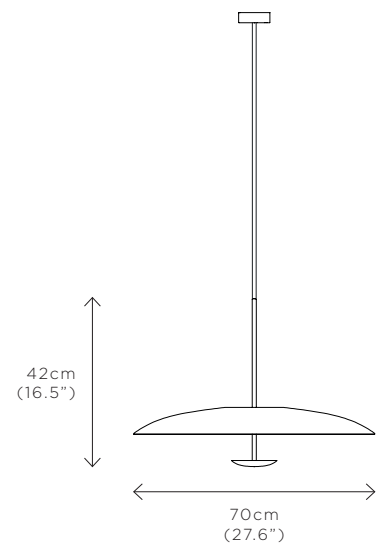

AZURE PENDANT

DIMENSIONS

Dia 70cm (27.5")

Height 42cm (16.5")

WEIGHT

9kg (19.8lbs)

MATERIALS

Satin brass framework

All components supplied.

REGION

CE certified;

UL listing available at a surcharge.

AZURE PENDANT

DIMENSIONS

Dia 100cm (39.4")
Height 52cm (20.5")

WEIGHT