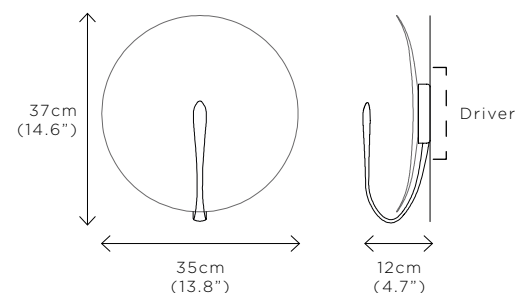

REGION

CE certified;
UL listing available at a surcharge.